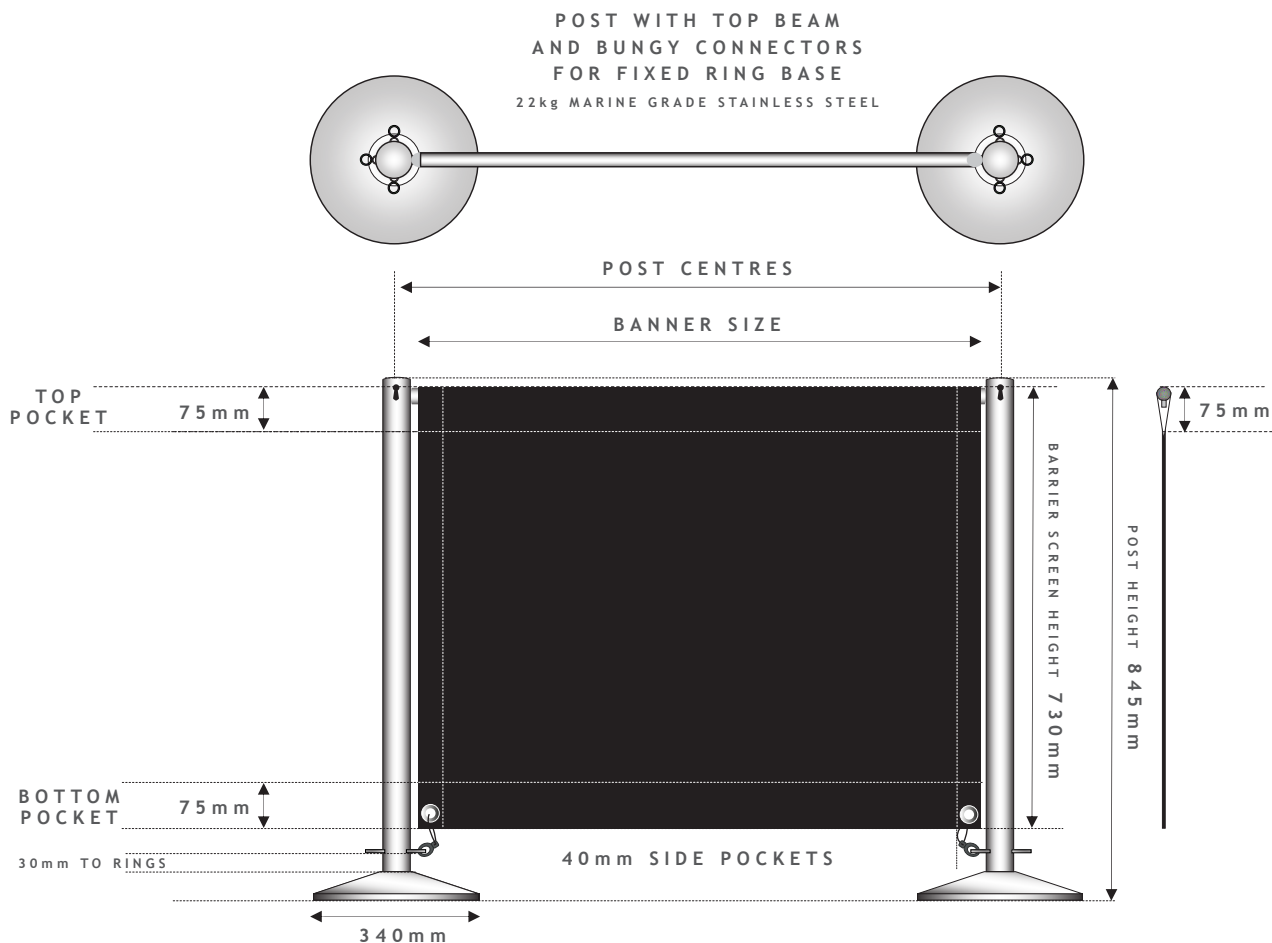

BARRIER SCREEN & POSTS (RBA1)

EYELETS	POST CENTRES	BANNER SIZE	SIGNWRITING SIZE
Brass or chrome	1000mm	930mm	H700 x W700mm
	1200mm	950mm	H700 x W900mm
	1300mm	1230mm	H700 x W1000mm
	1400mm	1330mm	H700 x W1100mm
	1500mm	1430mm	H700 x W1200mm

Please Note: Banner size will be 70mm off the post centre sizes.

SUPPLIERS & INSTALLERS OF QUALITY BLINDS & AWNINGS

Radiant Blinds Ltd

Head Office: 101 Ewell Road, Surbiton, Surrey, KT6 6AH

T | 0208 390 8755 F | 0208 390 2005 E | info@radiantblinds.co.uk W | www.radiantblinds.co.uk