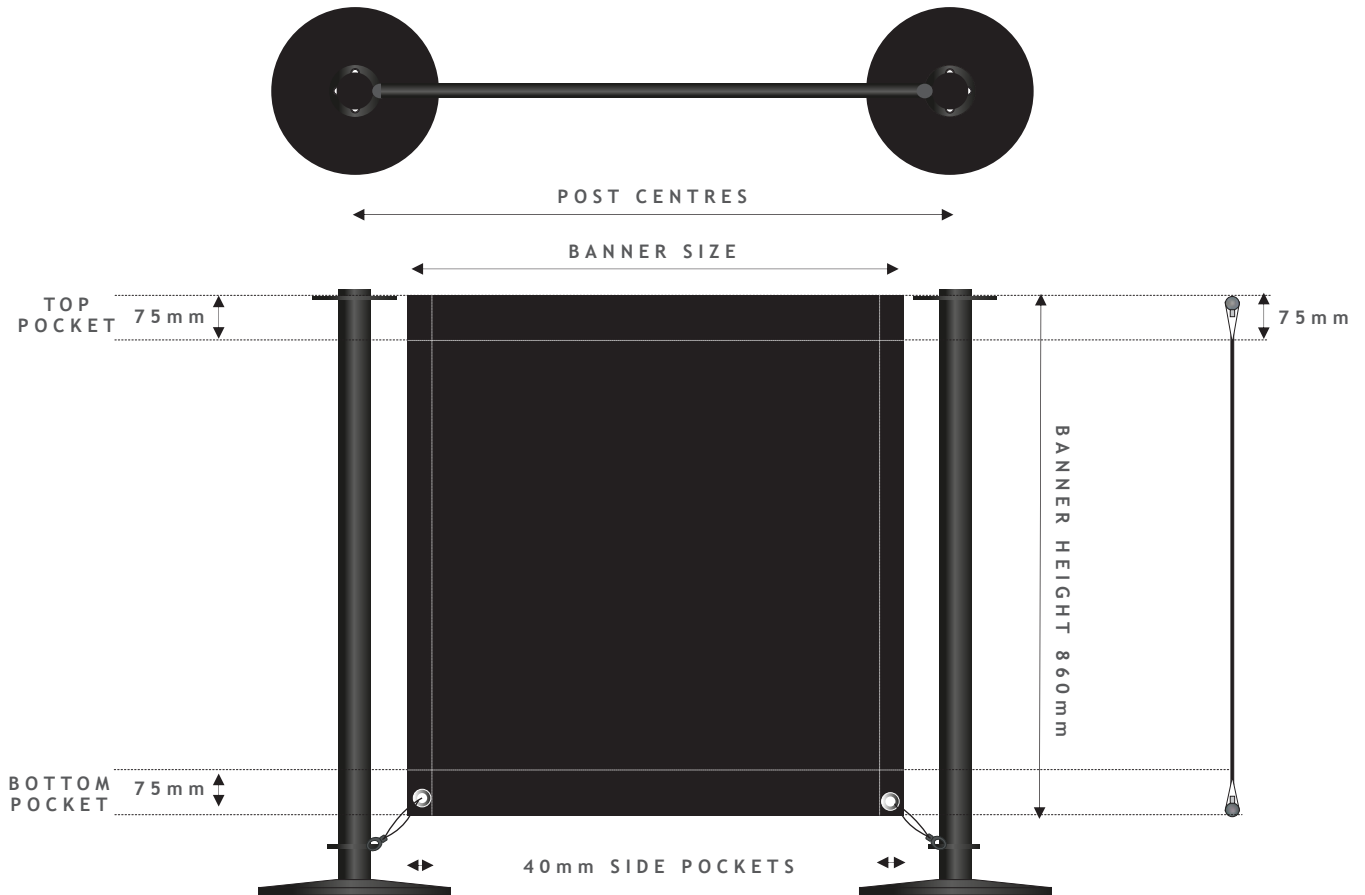

## BARRIER SCREEN (RBA3)

EYELETS	POST CENTRES	BANNER SIZE	SIGNWRITING SIZE
Brass or chrome	1000mm	820mm	H800 x W700mm
	1200mm	1020mm	H800 x W900mm
	1300mm	1120mm	H800 x W1000mm
	1400mm	1220mm	H800 x W1100mm
	1500mm	1320mm	H800 x W1200mm
	2000mm	1820mm	H800 x W1700mm

*Please Note: Banner size will be 180mm off the post centre sizes.*